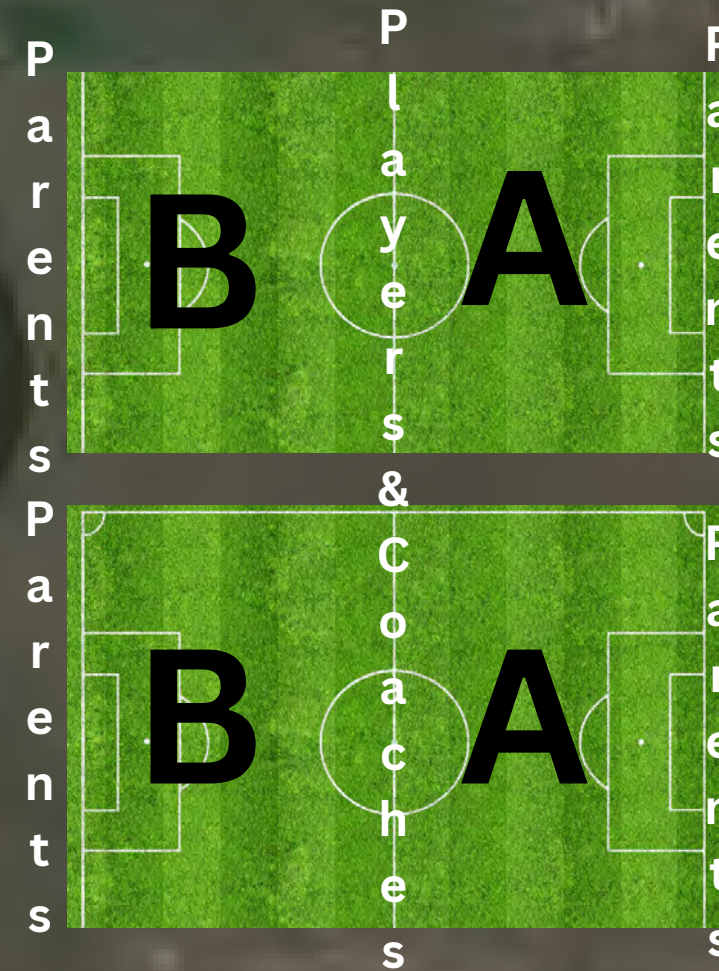

**Tents are NOT allowed on the
turf! Parents must stay on the
grass outside of the concrete
border.**

**Please follow all posted parking
signs and ONLY park in lined
parking spots.**

**XL Soccer
World**

**Parking
Entrance**

S
u
t
t
n
e
r
A
v
e

**Field 3
(Turf)**

**Field 4
(Grass)**

**There is no charge for
parking.**

**Field 3 - artificial grass
field - outdoors**
Regular cleats are allowed, Artificial Grass (AG)
cleats are recommended.

**Field 4 - natural grass
field - outdoors**

**No games are being
played indoors at XL.**

**Restrooms are located
indoors.**

**Food and drink is
available for purchase
indoors as well.**

**Malia's Park at
XL Soccer World
Lake Nona**

**12314 Suttner Ave
Orlando, 32827**

**Please follow all posted parking
signs and ONLY park in lined
parking spots.**

**XL Soccer
World**

**S
u
t
t
n
e
r

A
v
e**

**For 9v9 (Field 3 Turf) and
7v7 (Field 4 Grass)
Players and coaches will
be in the center of the
field, parents on the
outside.**